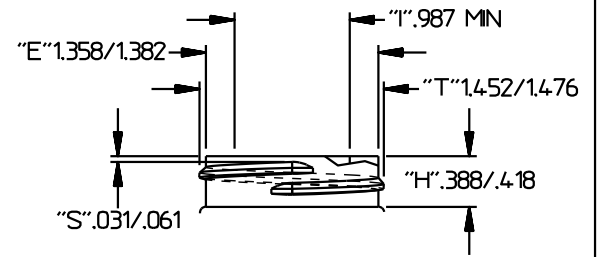

570 Fifth Street
 Prescott, AZ 86301
 928-445-2592

PRESCOTTSALES@INTRAPACINTERNATIONAL.COM
 WWW.INTRAPACINTERNATIONAL.COM

NECK DETAIL

150cc Faceted Packer
 38-400
 Drawing# 96-736-A

O.F.C.	159±5cc
WEIGHT	14.5g**
FINISH	38-400
DIAMETER(A)	2.200±.062
HEIGHT(B)	3.500±.047
MAX LABEL(HEIGHT)	1.500
MAX LABEL(WIDTH)	N/A
PLUG FIT	USER SPECIFIED

SPECIAL WEIGHTS AVAILABLE UPON REQUEST

MANUFACTURED BY EXTRUSION BLOW MOLD
 DRAWING NOT TO SCALE