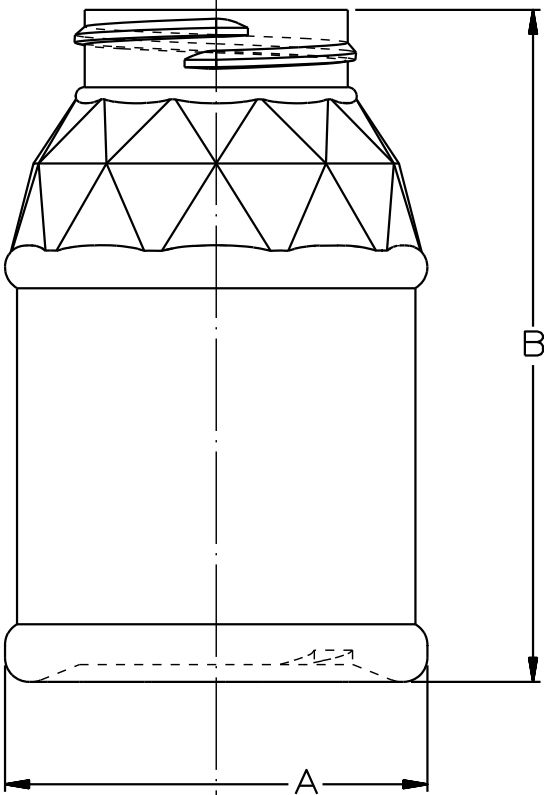

570 Fifth Street
 Prescott, AZ 86301
 928-445-2592

PRESCOTTSALES@INTRAPACINTERNATIONAL.COM
 WWW.INTRAPACINTERNATIONAL.COM

NECK DETAIL

150cc Faceted Packer
 38-400
 Drawing# 96-736-A

O.F.C.	159±5cc
WEIGHT	14.5g**
FINISH	38-400
DIAMETER(A)	2.200±.062
HEIGHT(B)	3.500±.047
MAX LABEL(HEIGHT)	1.500
MAX LABEL(WIDTH)	N/A
PLUG FIT	USER SPECIFIED

SPECIAL WEIGHTS AVAILABLE UPON REQUEST

MANUFACTURED BY EXTRUSION BLOW MOLD
 DRAWING NOT TO SCALE